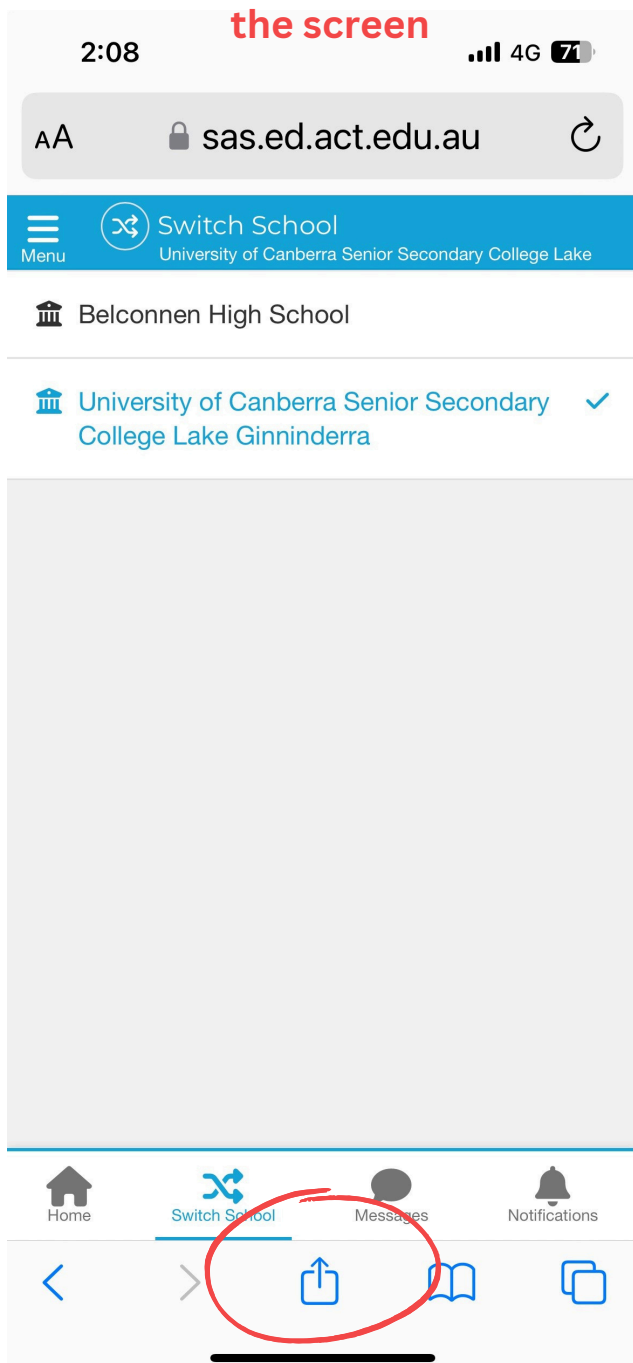

Parent Portal

CREATING A

TILE (IPHONE)

Step 1

from the parent portal home screen press the upload icon (circled below) on the bottom of the screen

Step 2

Add to home screen (circled below)