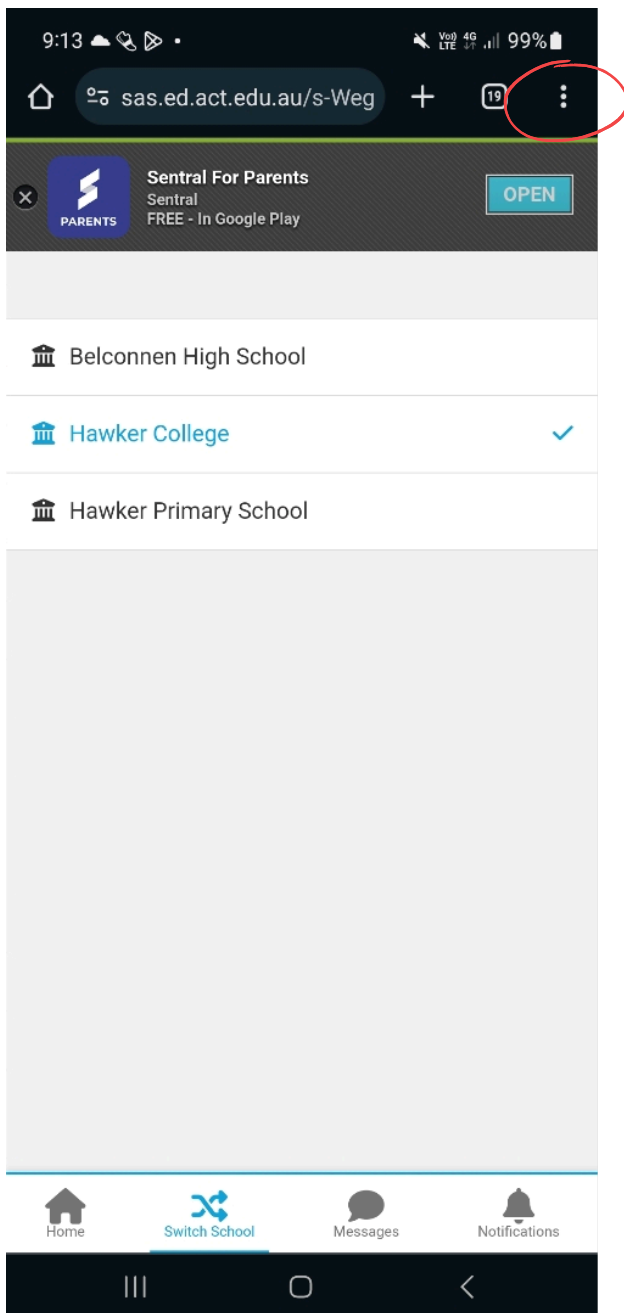

Parent Portal

CREATING A

TILE (ANDROID)

Step 1

on the parent portal home screen
press the upload icon (circled
below) on the bottom of the
screen

Step 2

Add to home screen (circled below)